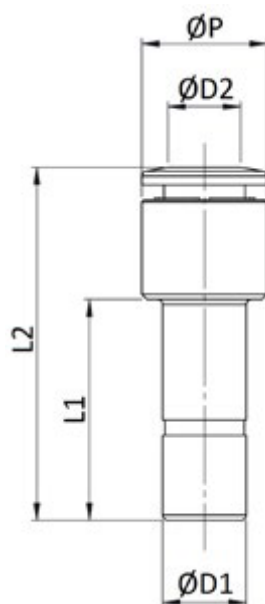

Data Sheet

Article number: 589OTRGJ0806

Description: Straight reduction $\text{\O}8\text{-}\text{\O}6$

Type: OTRGJ0806, Nickel plated brass

Measures

= 8

= 6

= 12

= 21.5

= 34.5

Weight = 8